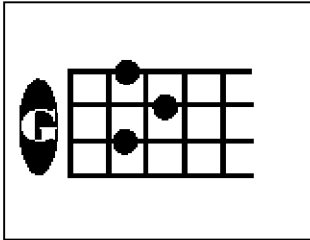

Rainbow Ukulele - Red Band - Ode to Joy

Name _____

Date Passed _____

The are 7 bands in the Rainbow and 7 things you need to know for each band ...

- 1) Chords C, F, G
- 2) String names G, C, E, A
- 3) Notes on sting C and E. Notes name C, D, E, F, G
- 4) Crotchet = 1 count
- 5) Minim = 2 count
- 6) 4/4 = 4 counts in a bar. 1 strum per count
- 7) Understand the TAB line

Ukulele Notation

Ukulele TAB

	0	0	1	3	3	1	0	2	0	0	2	0	2	0	0	0
T																
A																
B																

5

Ukulele TAB

	0	0	1	3	3	1	0	2	0	0	2	0	2	0	0	0
T																
A																
B																