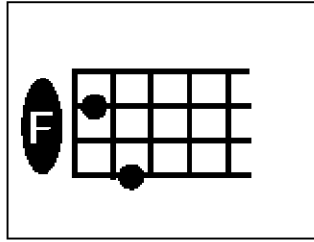

Rainbow Ukulele - Red Band - Ode to Joy

Name _____

Date Passed _____

The are 7 bands in the Rainbow and 7 things you need to know for each band ...

- 1) Chords C, F, G
- 2) String names G, C, E, A
- 3) Notes on sting C and E. Notes name C, D, E, F, G
- 4) Crotchet = 1 count
- 5) Minim = 2 count
- 6) 4/4 = 4 counts in a bar. 1 strum per count
- 7) Understand the TAB line

Ukulele Notation

Ukulele TAB

	0	0	1	3	3	1	0	2	0	0	2	0	2	0	0	0
T																
A																
B																

5

Ukulele TAB

	0	0	1	3	3	1	0	2	0	0	2	0	2	0	0	0
T																
A																
B																