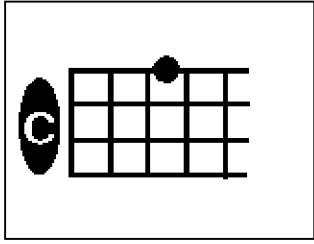

Rainbow Ukulele - Red Band - Ode to Joy

Name _____

Date Passed _____

The are 7 bands in the Rainbow and 7 things you need to know for each band ...

- 1) Chords C, F, G
- 2) String names G, C, E, A
- 3) Notes on sting C and E. Notes name C, D, E, F, G
- 4) Crotchet = 1 count
- 5) Minim = 2 count
- 6) 4/4 = 4 counts in a bar. 1 strum per count
- 7) Understand the TAB line

Ukulele Notation

Ukulele TAB

	0	0	1	3	3	1	0	2	0	0	2	0	2	0	0	0
T																
A																
B																

5

Ukulele TAB

	0	0	1	3	3	1	0	2	0	0	2	0	2	0	0	0
T																
A																
B																